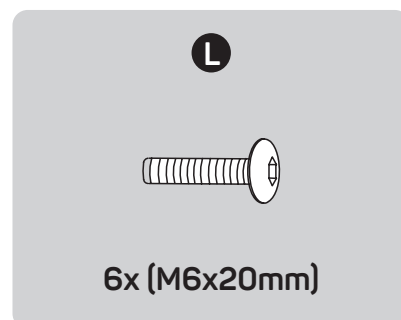

EN

Before putting this product into operation, please read carefully all the instructions, even if you are already familiar with using similar products. Use the product only as described in this manual. Keep this manual in case you need it for future reference.

The electronic version of this user manual can be downloaded on the website www.connectit-europe.com.

We recommend keeping the original packaging of the product, invoice and warranty certificate at least for the time the warranty is valid. When shipping the product, we recommend using the original packaging that the product was delivered in that will provide the best protection for it from being damaged during transport.

1 Package contents