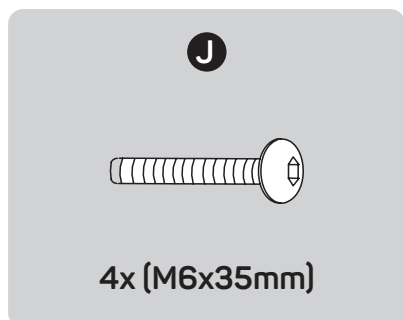

EN

Before putting this product into operation, please read carefully all the instructions, even if you are already familiar with using similar products. Use the product only as described in this manual. Keep this manual in case you need it for future reference.

The electronic version of this user manual can be downloaded on the website www.connectit-europe.com.

We recommend keeping the original packaging of the product, invoice and warranty certificate at least for the time the warranty is valid. When shipping the product, we recommend using the original packaging that the product was delivered in that will provide the best protection for it from being damaged during transport.

1 Package contents