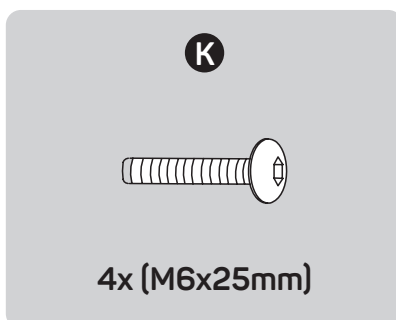

EN

Before putting this product into operation, please read carefully all the instructions, even if you are already familiar with using similar products. Use the product only as described in this manual. Keep this manual in case you need it for future reference.

The electronic version of this user manual can be downloaded on the website www.connectit-europe.com.

We recommend keeping the original packaging of the product, invoice and warranty certificate at least for the time the warranty is valid. When shipping the product, we recommend using the original packaging that the product was delivered in that will provide the best protection for it from being damaged during transport.

1 Package contents